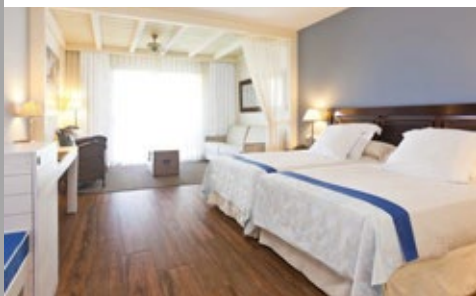

***
HOTEL CARIBE